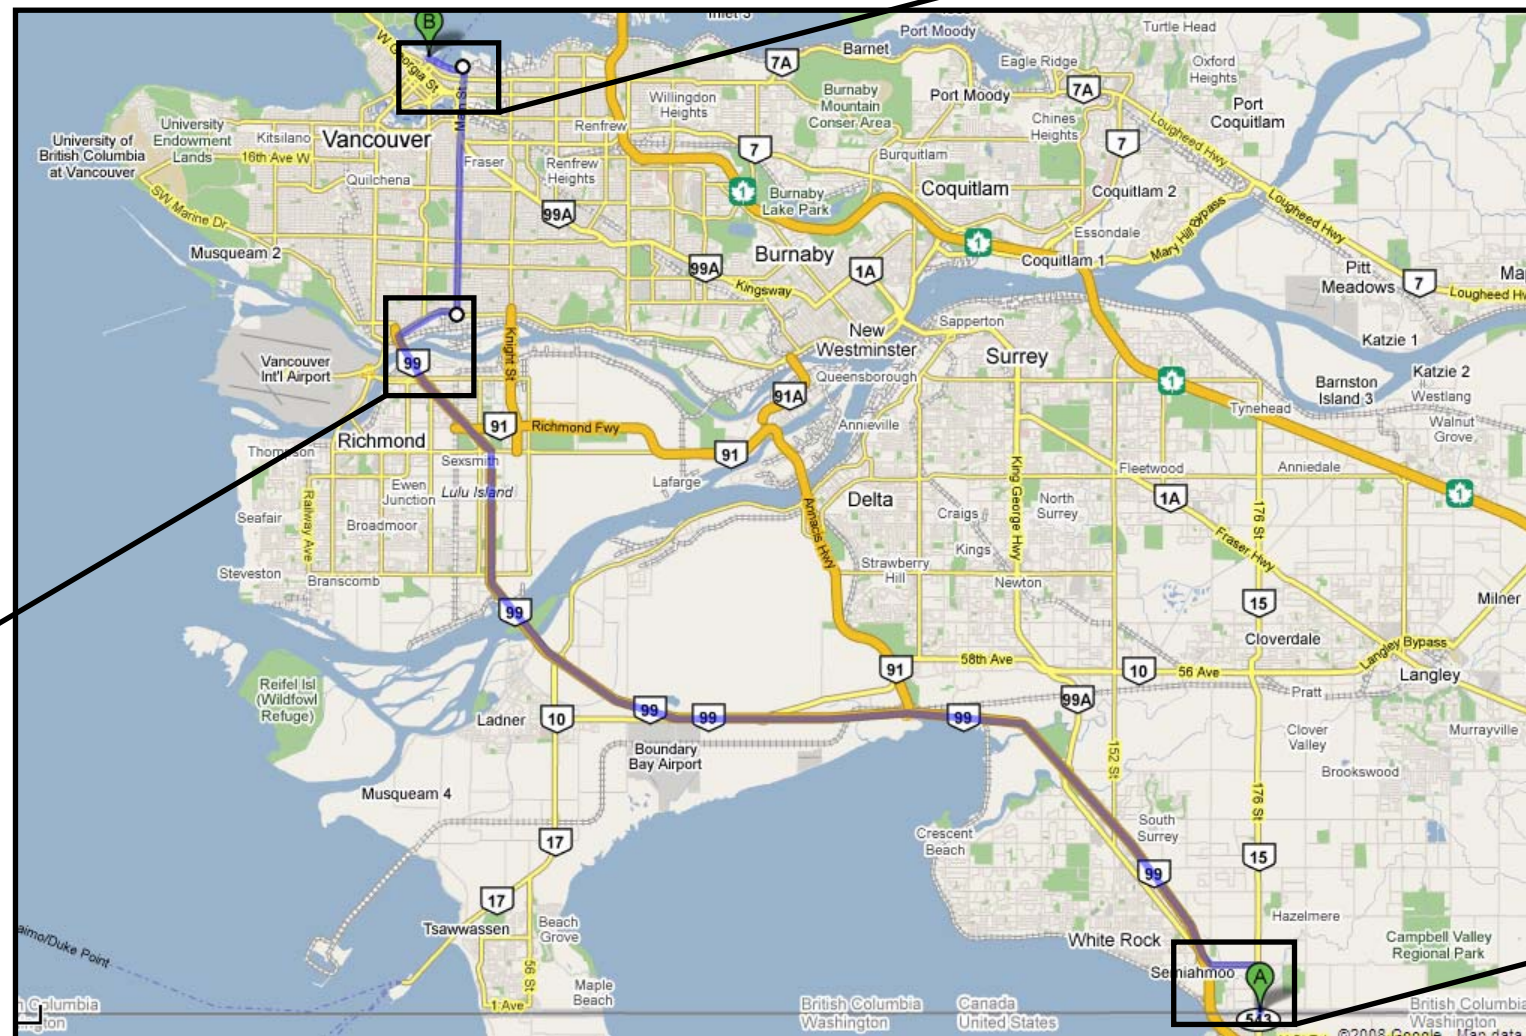

Driving Instructions for Deliveries to Vancouver Convention Centre (West Building) from Highway 99 (US/Canada Border)

Trip Distance: 54 kilometers - Trip Time: 1hr (approx.)

- | | |
|--|---|
| <ol style="list-style-type: none"> 1. Travel Northbound on 176 St. – 1.7 kilometers 2. Turn left at 8th Ave. 3. Travel Westbound on 8th Ave. – 1.7 kilometers 4. Take HWY 99 NORTH ramp to Vancouver 5. Travel Northbound on Hwy 99 – 38.5 kilometers 6. Take Exit 41 - SW Marine Drive EAST | <ol style="list-style-type: none"> 7. Travel Eastbound on SW Marine Dr. – 2.4 kilometers 8. Turn left at Main St. 9. Travel Northbound on Main St. – 8.5 kilometers 10. Turn right at Waterfront Rd. 11. Travel Westbound on Waterfront Rd. – 1.2 kilometers 12. Arrive at West Building Truck Route Entrance |
|--|---|

*Maps provided by Google