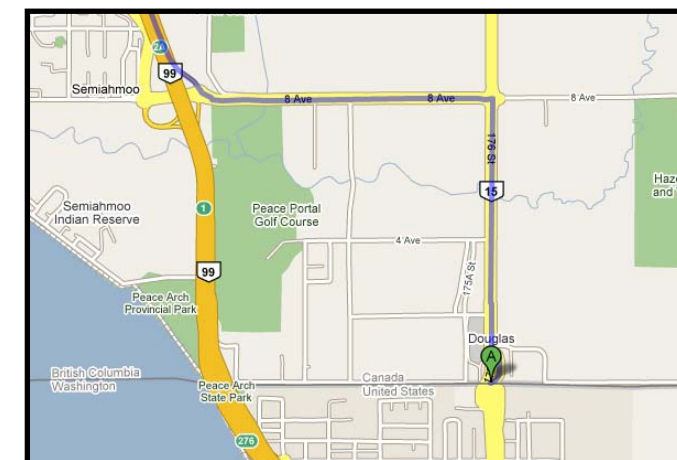

Driving Instructions for Deliveries to Vancouver Convention Centre (West Building) from Highway 99 (US/Canada Border)

Trip Distance: 54 kilometers - Trip Time: 1hr (approx.)

- | | |
|--|---|
| <ol style="list-style-type: none"> 1. Travel Northbound on 176 St. – 1.7 kilometers 2. Turn left at 8th Ave. 3. Travel Westbound on 8th Ave. – 1.7 kilometers 4. Take HWY 99 NORTH ramp to Vancouver 5. Travel Northbound on Hwy 99 – 38.5 kilometers 6. Take Exit 41 - SW Marine Drive EAST | <ol style="list-style-type: none"> 7. Travel Eastbound on SW Marine Dr. – 2.4 kilometers 8. Turn left at Main St. 9. Travel Northbound on Main St. – 8.5 kilometers 10. Turn right at Waterfront Rd. 11. Travel Westbound on Waterfront Rd. – 1.2 kilometers 12. Arrive at West Building Truck Route Entrance |
|--|---|

*Maps provided by Google