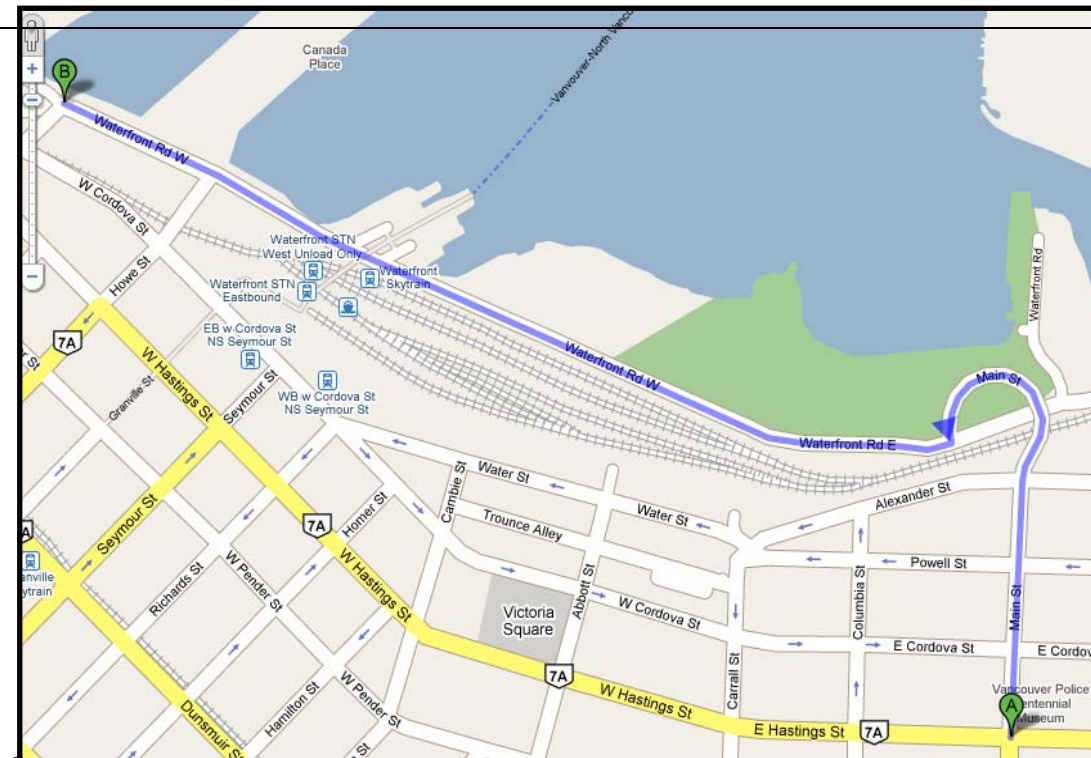

Driving Instructions for Deliveries to Vancouver Convention Centre (West Building) from Highway 99 (US/Canada Border)

Trip Distance: 54 kilometers - Trip Time: 1hr (approx.)

- | | |
|--|---|
| <ol style="list-style-type: none"> 1. Travel Northbound on 176 St. – 1.7 kilometers 2. Turn left at 8th Ave. 3. Travel Westbound on 8th Ave. – 1.7 kilometers 4. Take HWY 99 NORTH ramp to Vancouver 5. Travel Northbound on Hwy 99 – 38.5 kilometers 6. Take Exit 41 - SW Marine Drive EAST | <ol style="list-style-type: none"> 7. Travel Eastbound on SW Marine Dr. – 2.4 kilometers 8. Turn left at Main St. 9. Travel Northbound on Main St. – 8.5 kilometers 10. Turn right at Waterfront Rd. 11. Travel Westbound on Waterfront Rd. – 1.2 kilometers 12. Arrive at West Building Truck Route Entrance |
|--|---|

*Maps provided by Google