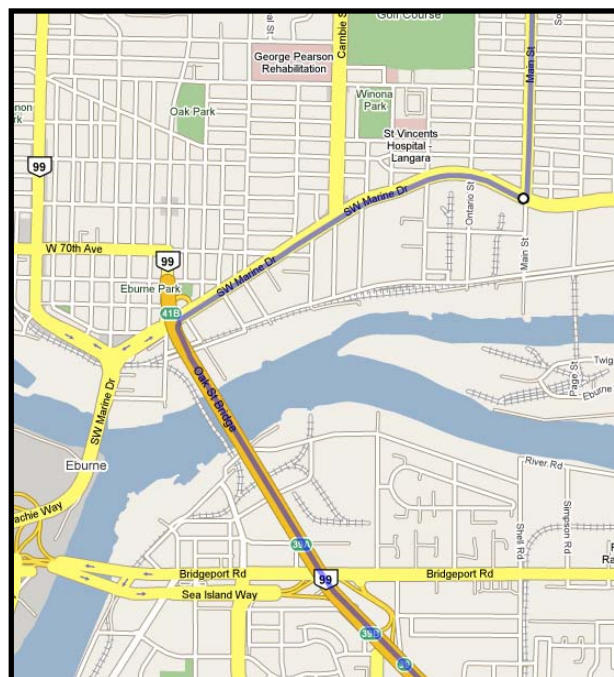

Driving Instructions for Deliveries to Vancouver Convention Centre (West Building) from Highway 99 (US/Canada Border)

Trip Distance: 54 kilometers - Trip Time: 1hr (approx.)

- | | |
|--|---|
| <ol style="list-style-type: none"> 1. Travel Northbound on 176 St. – 1.7 kilometers 2. Turn left at 8th Ave. 3. Travel Westbound on 8th Ave. – 1.7 kilometers 4. Take HWY 99 NORTH ramp to Vancouver 5. Travel Northbound on Hwy 99 – 38.5 kilometers 6. Take Exit 41 - SW Marine Drive EAST | <ol style="list-style-type: none"> 7. Travel Eastbound on SW Marine Dr. – 2.4 kilometers 8. Turn left at Main St. 9. Travel Northbound on Main St. – 8.5 kilometers 10. Turn right at Waterfront Rd. 11. Travel Westbound on Waterfront Rd. – 1.2 kilometers 12. Arrive at West Building Truck Route Entrance |
|--|---|

*Maps provided by Google